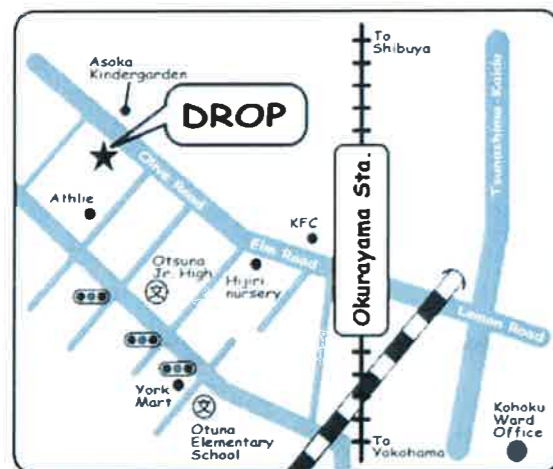

# Welcome to DROP!

DROP (Kohoku-ku Child Care Support Center) is a gathering place for children and family. We can provide you information about raising children in Yokohama, and other services concerning child care. Let's share the joyful moments of raising children together at DROP! \*Drop is part of Non Profit Organization Bino-Bino activities, supported by Yokohama City.

Access from Okurayama Station (Tokyu-Toyoko Line. Please note that only local trains stops at Okurayama Station)

Approx. 10 minutes walk from the station. After going out the ticket gate, turn right and keep walking straight along Elm Street. You will see our facility on the left side of the road. Please note that we have no parking spaces.